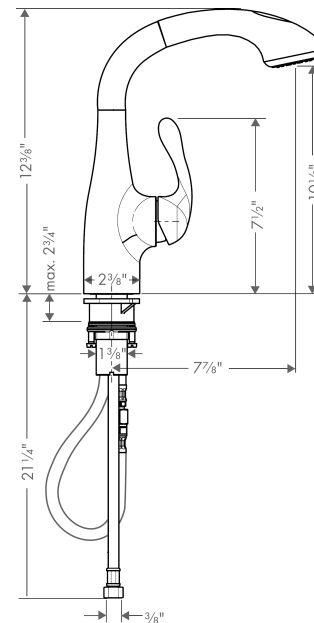

Allegro E
Allegro E Prep 2-Spray Kitchen Faucet, Pull-Out, 1.75 GPM
 Finishes : **steel optic** Part no. : **04067860**

Description

Features

- Swivel range 150°
- Full and needle spray
- Toggle spray diverter
- MagFit magnetic sprayhead docking
- Flow: 1.75 GPM
- Ceramic cartridge
- 3/8" hoses

Item details

List Price \$ 760.00

Technology

Compliance

Product image

Scale drawing

Allegro E
Allegro E Prep 2-Spray Kitchen Faucet, Pull-Out, 1.75 GPM
Finishes : **steel optic** Part no. : **04067860**

Exploded drawing

Year of production: >11/15

Allegro E
Allegro E Prep 2-Spray Kitchen Faucet, Pull-Out, 1.75 GPM
 Finishes : **steel optic** Part no. : **04067860**

Spare parts list

Year of production: >11/15

Pos.	Description	Part no.	Price	PU
1	handle	98597801	-	1
2	screw cover	88655000	-	1
3	flange	96468800	-	1
4	nut	96461000	-	1
5	cartridge, assy	92730000	-	1
6	handspray	98598801	-	1
7	fixing set (Ø 34)	95049000	-	1
8	support	97523000	-	1
9	hose 1,50 m	88624000	-	1
10	weight	92500000	-	1
11	connection hose 600 mm M10x1	95561000	-	1
12	seal	95008000	-	1
13	locking screw for handle	95140000	-	1
14	filter	97735000	-	1
15	set of non return valves DW 15	97350000	-	1
16	connection hose 35½" M8x0,75 3/8"	96316001	-	1
17	non return valve	93218000	-	1