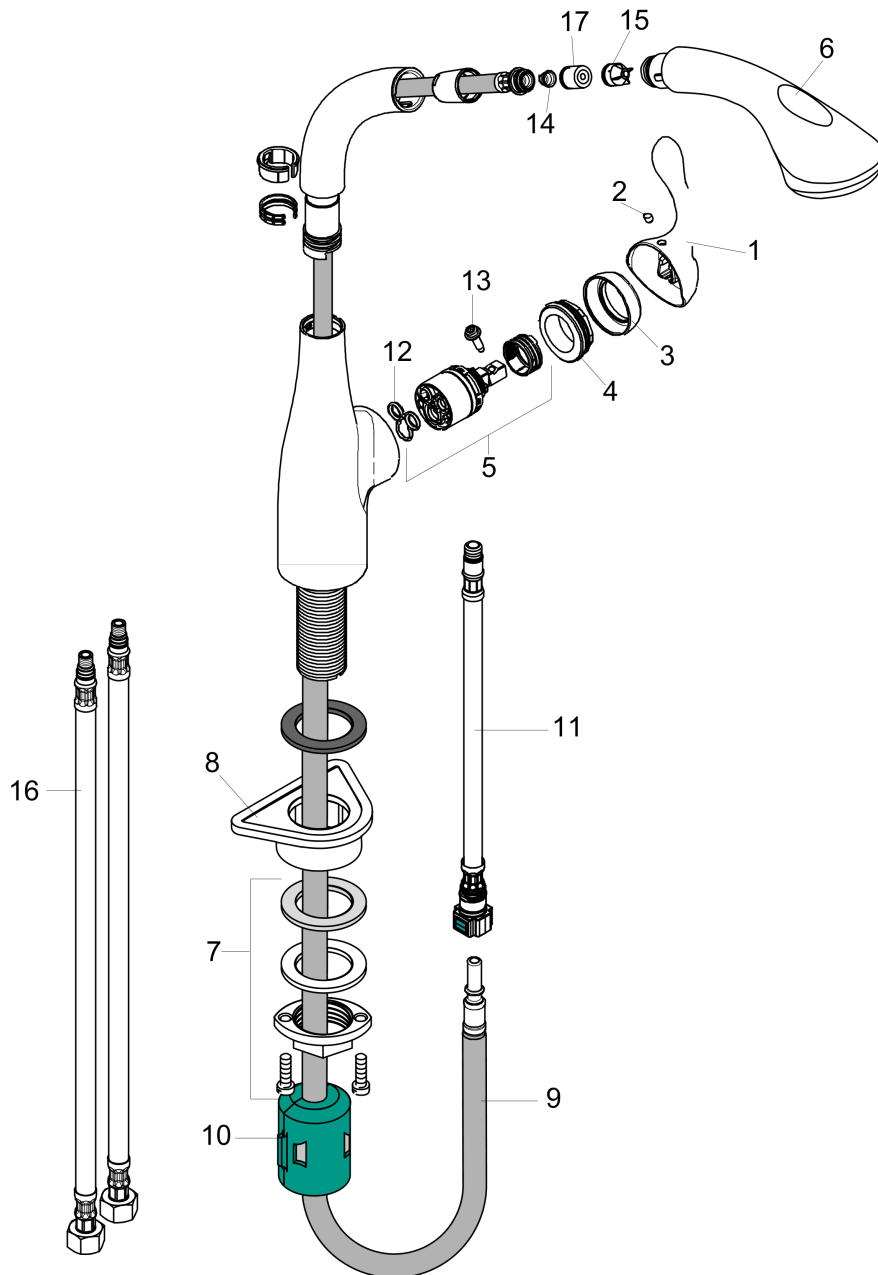

Allegro E
Allegro E Prep 2-Spray Kitchen Faucet, Pull-Out, 1.75 GPM
 Finishes : **steel optic** Part no. : **04067860**

Description

Features

- Swivel range 150°
- Full and needle spray
- Toggle spray diverter
- MagFit magnetic sprayhead docking
- Flow: 1.75 GPM
- Ceramic cartridge
- 3/8" hoses

Item details

List Price \$ 760.00

Technology

Compliance

Product image

Scale drawing

Allegro E
Allegro E Prep 2-Spray Kitchen Faucet, Pull-Out, 1.75 GPM
Finishes : **steel optic** Part no. : **04067860**

Exploded drawing

Year of production: >11/15

Allegro E
Allegro E Prep 2-Spray Kitchen Faucet, Pull-Out, 1.75 GPM
 Finishes : **steel optic** Part no. : **04067860**

Spare parts list

Year of production: >11/15

Pos.	Description	Part no.	Price	PU
1	handle	98597801	-	1
2	screw cover	88655000	-	1
3	flange	96468800	-	1
4	nut	96461000	-	1
5	cartridge, assy	92730000	-	1
6	handspray	98598801	-	1
7	fixing set (Ø 34)	95049000	-	1
8	support	97523000	-	1
9	hose 1,50 m	88624000	-	1
10	weight	92500000	-	1
11	connection hose 600 mm M10x1	95561000	-	1
12	seal	95008000	-	1
13	locking screw for handle	95140000	-	1
14	filter	97735000	-	1
15	set of non return valves DW 15	97350000	-	1
16	connection hose 35½" M8x0,75 3/8"	96316001	-	1
17	non return valve	93218000	-	1